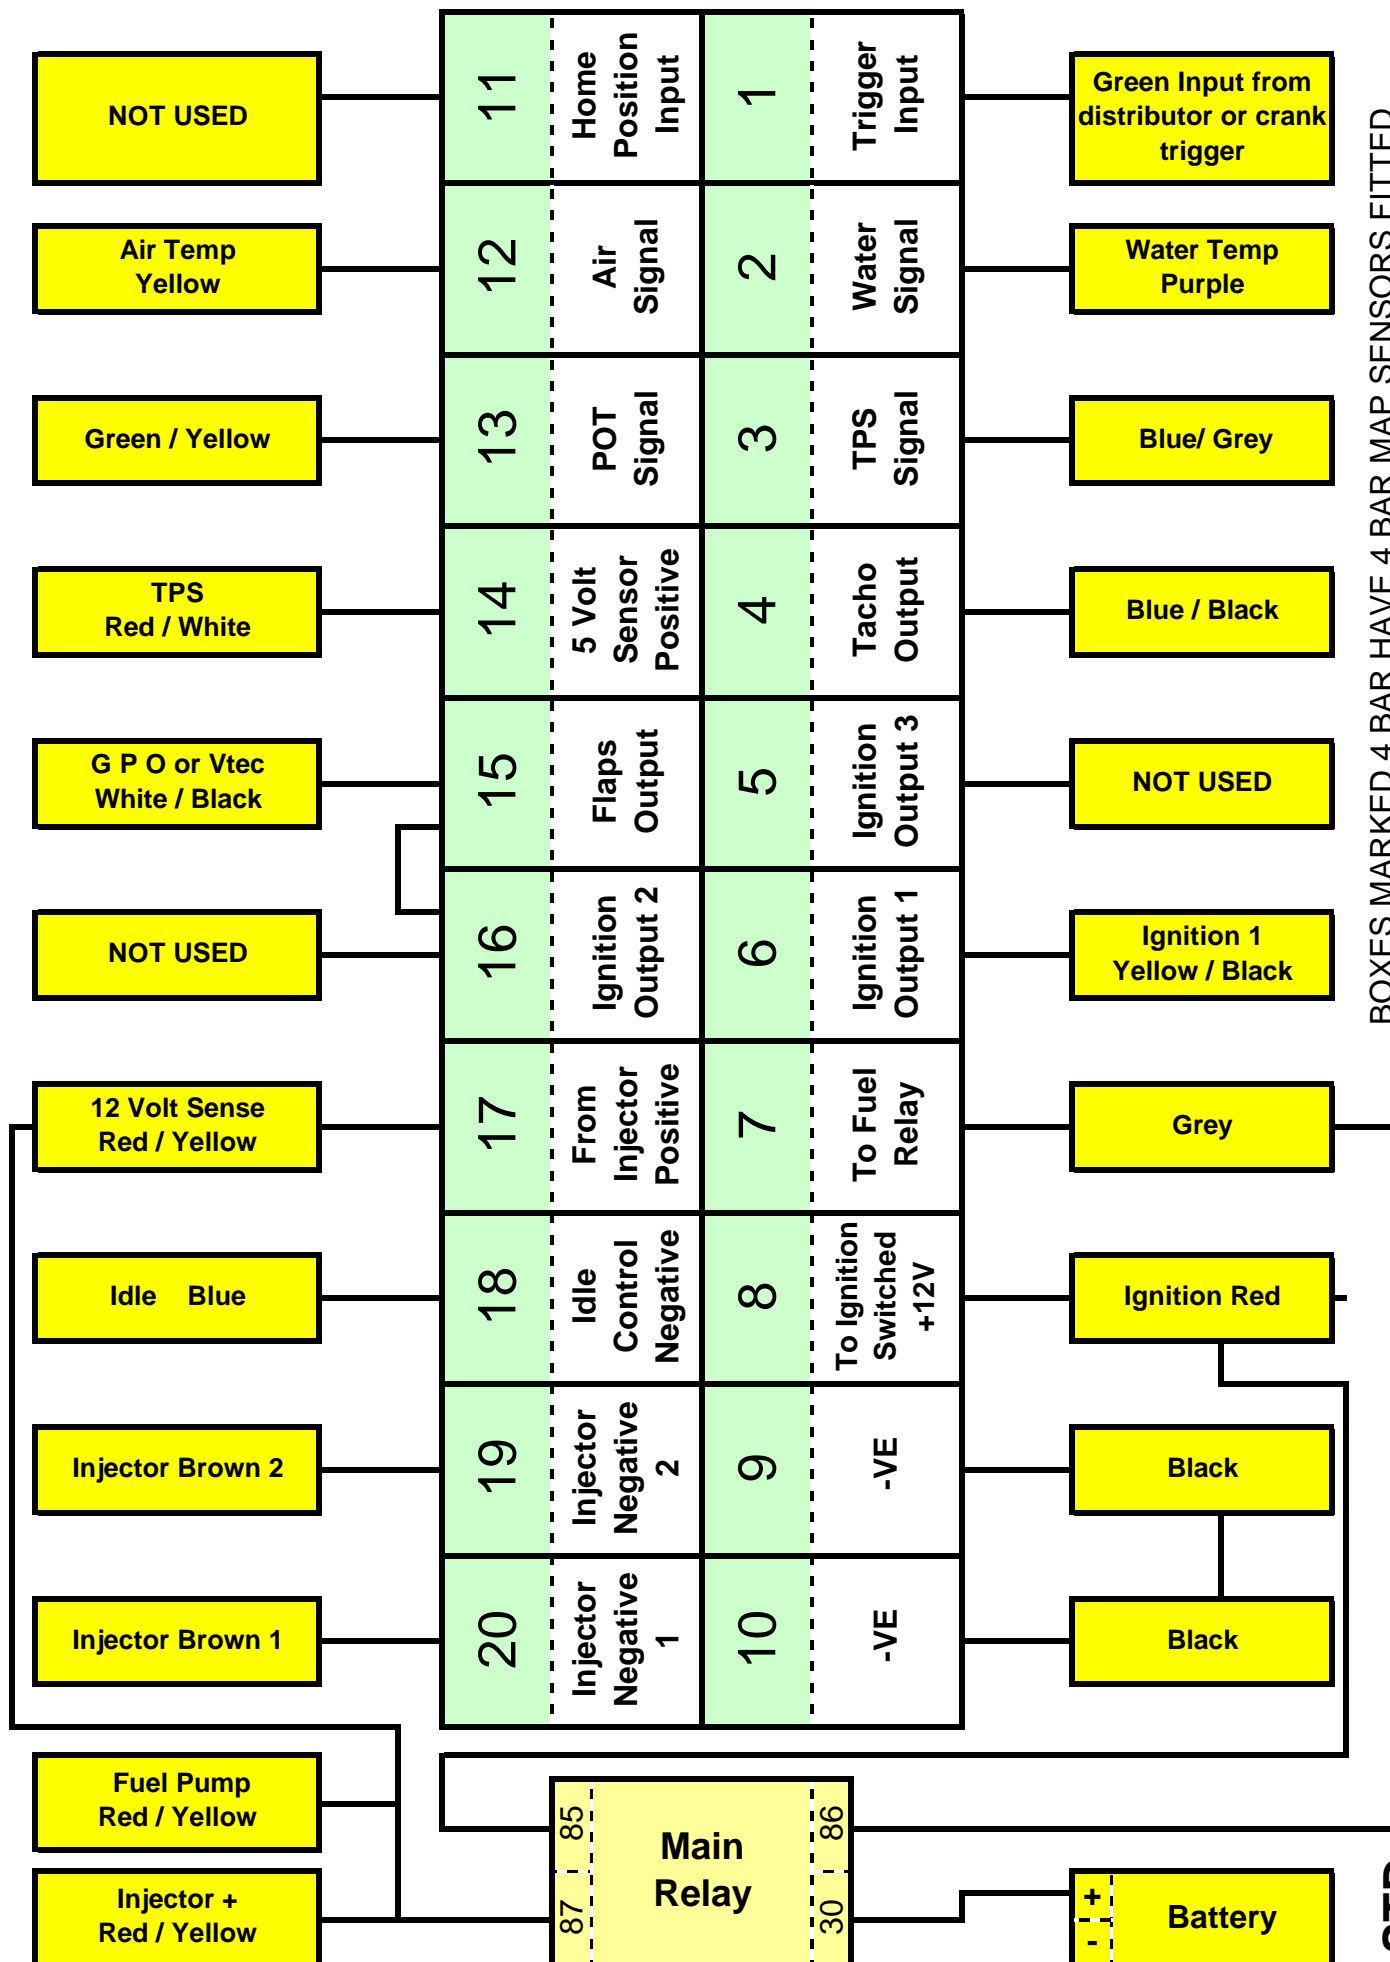

# DICKTATOR ENGINE MANAGEMENT SYSTEM

20 PIN PLUG LAYOUT AS SEEN FROM HARNESS SIDE

All Multi Colored Wires are always stated as : Main Color / Stripe Color

BOXES MARKED 4 BAR HAVE 4 BAR MAP SENSORS FITTED  
 ALL OTHER BOXES HAVE 3 BAR MAP SENSOR FITTED

**STD**