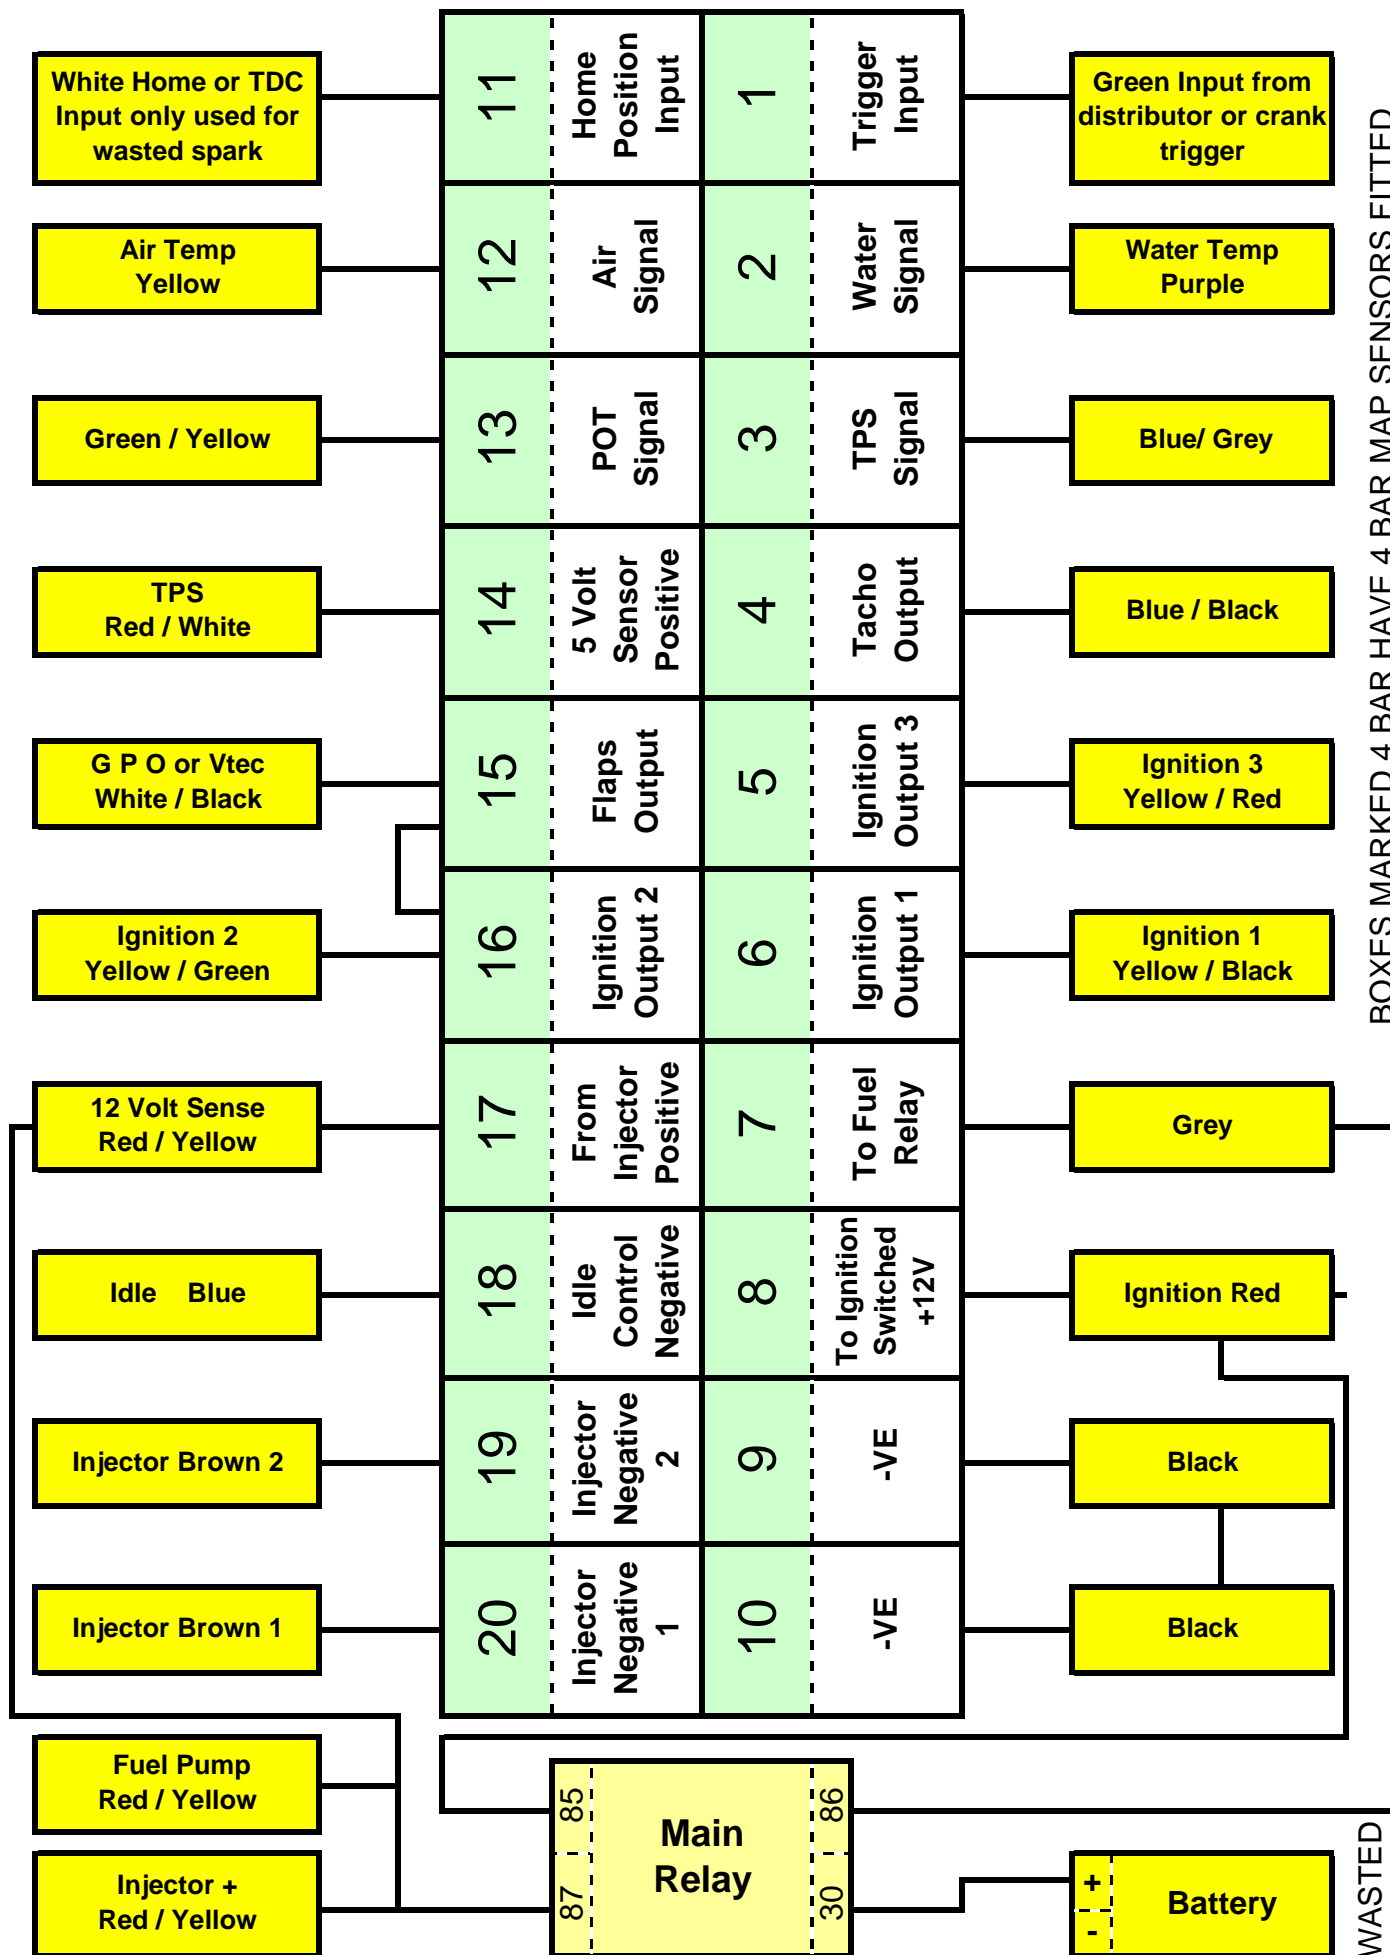

DICKTATOR ENGINE MANAGEMENT SYSTEM

20 PIN PLUG LAYOUT AS SEEN FROM HARNESS SIDE

All Multi Colored Wires are always stated as : Main Color / Stripe Color

BOXES MARKED 4 BAR HAVE 4 BAR MAP SENSOR FITTED
 ALL OTHER BOXES HAVE 3 BAR MAP SENSOR FITTED